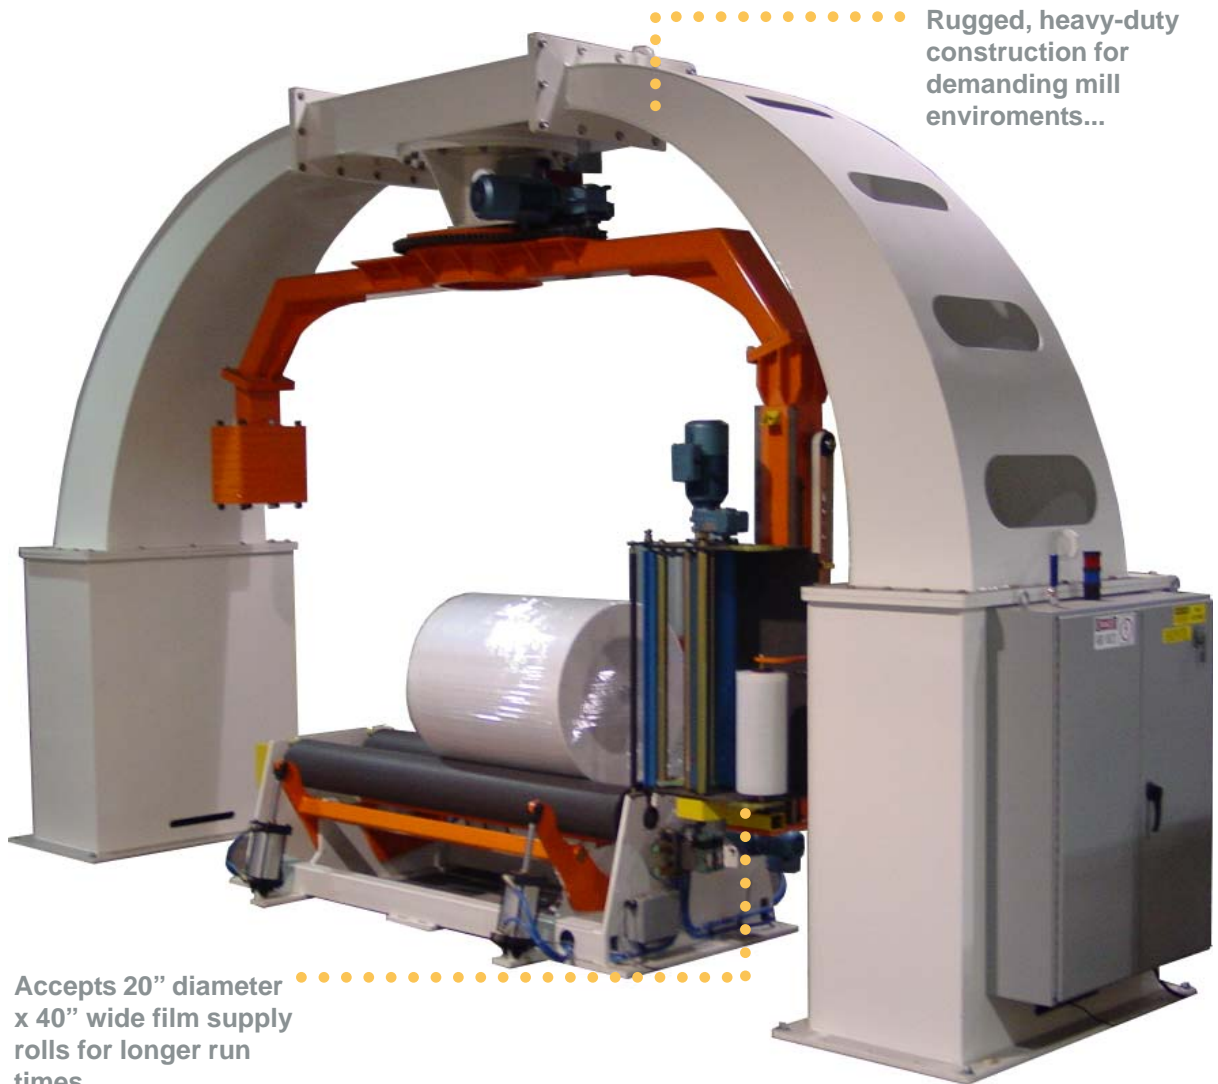

## ROTARY ARM

Rugged, heavy-duty construction for demanding mill environments...

Accepts 20" diameter x 40" wide film supply rolls for longer run times...

The AW-200RA is an automatic, rotary arm Axial Packaging System engineered to provide a film package that totally encloses your roll. With a production rate of up to 60 rolls an hour, the AW-200RA offers a flexible system that can be installed as a stand alone wrapping station or incorporated into an existing production line or even placed in tandem with an HTW Series Radial Wrapper to provide an axial/radial package. Standard features include a load seeking cut and clamp, adjustable pre-stretch film delivery system and electronic tension. Can be configured as either a roll through or a side index system.

*...a revolution in roll packaging!*